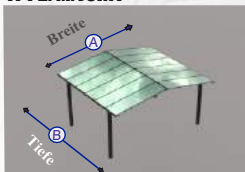

TF P2. M. JOINT