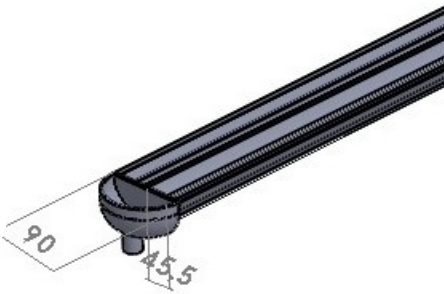

With its modular extension possibility, it is easy to get the requested dimensions.

Integrated Rain gutter , possibility illumination with Led

The stucture are made of anodized aluminium and roof sheets are 3 mm PMMA with %100 UV Protection.

Profil ve Bileşenler

Roof Profiles / Çatı Profili
60 x 20,5 x 2mm

Wall Support Profile
Duvar Bağlantı Profili
40 x 80 x 2 mm

Roof Profile Support
Çatı Profili Destek Parçası
370 x 50 x 7 mm

Rain Gutter Profile
Yağmur Oluğu
90 x 45 x 3mm